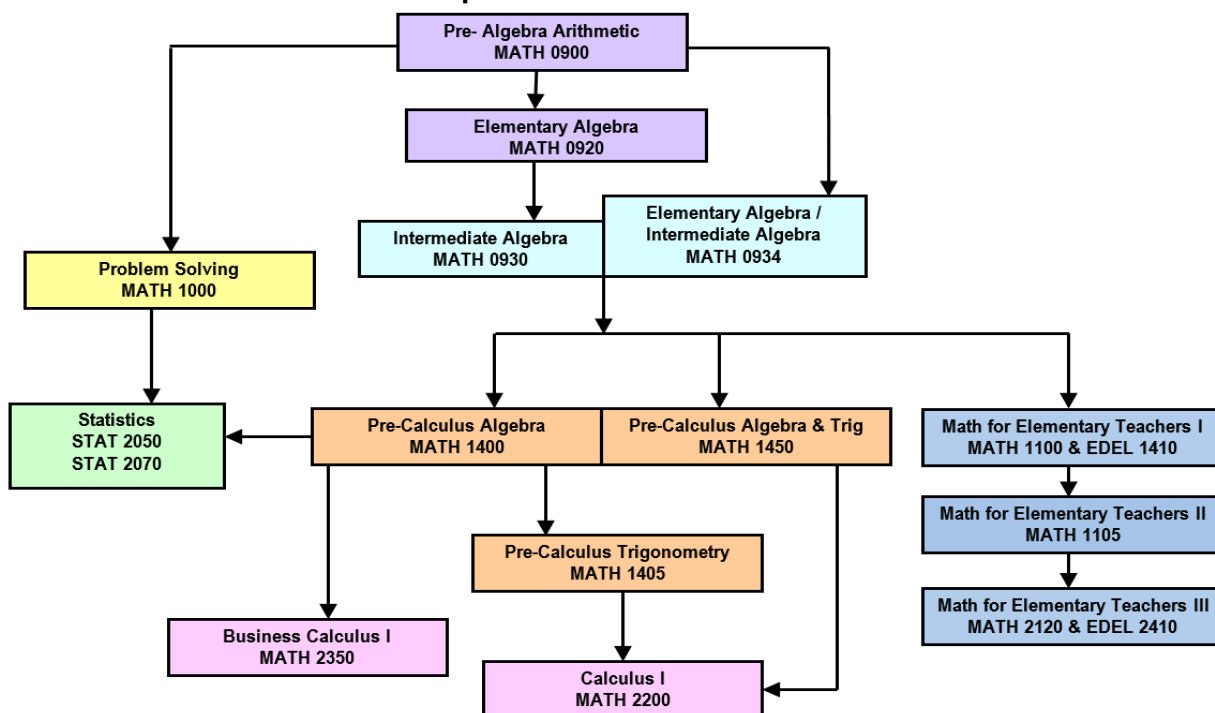

* All test scores are valid through the following calendar year from the test date

If student has more than one valid score, contact placement coordinator

For other placement test (SAT, Accuplacer, Aleks, etc) contact the Math Placement Coordinator

Math Placement Coordinator: Claudia Stewart, PS 336, 307-268-2520, cstewart@caspercollege.edu

MPL* - Math Placement Level

Tailwind Math Placement Test

MPL	REQUIRED COURSE PLACEMENT
1	Math 0900
2	Math 0920 or Math 1000
3	Math 0920, 0934, or 1000
4	Math 0930 or 1000
5	Math 1000, 1100, or 1400, Stat 2050 or 2070
6	Math 1400 or 1450
7	Math 1405 or 2350
8	Math 2200

ACT Math*

Score	REQUIRED COURSE PLACEMENT
0 – 18	Math 0900
19 – 20	Math 0920, 0934, or 1000
21 - 22	Math 0930 or 1000
23 – 25	Math 1100 or 1400, Stat 2050 or 2070
24 - 25	Math 1450
26	Math 1405 or 2350
27	Math 2200

Other Important Information

- **Courses over a year old** being used for placement need to be evaluated by the Placement Coordinator
- **Accelerated Courses: Math 0934 and Math 1450** These courses are intended for students who can handle the accelerated pace of the course. Use caution when advising students into these courses.
- **Math 1000 is NOT a pre-requisite for any course except STAT 2050 or STAT 2070**
- Many other courses, including **chemistry, engineering, and physics** have math prerequisites. Please check the Casper College catalog for prerequisite information

Sequence of Math Courses

Updated: 11/2017

Math Placement Coordinator: Claudia Stewart, PS 336, 307-268-2520, cstewart@caspercollege.edu

Want to do some refreshing? Go to the free website CasperCollege.EdReady.Org and make an account to work on your personalized math and English study paths