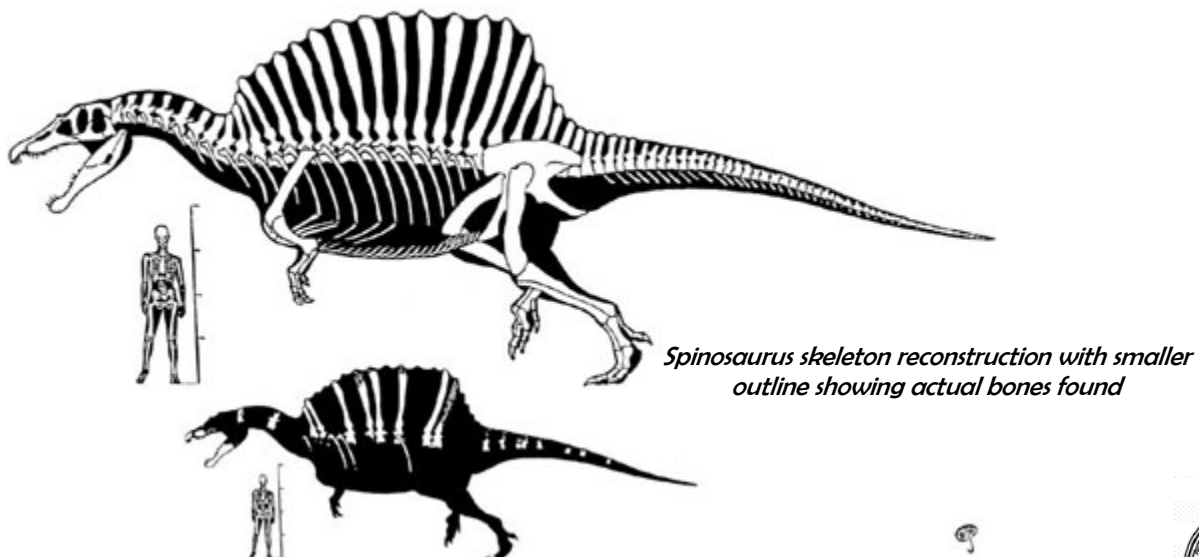

Is it true that Spinosaurus was really bigger than Tyrannosaurus rex?

Unfortunately, nobody has yet found a complete skeleton of Spinosaurus, so we can only guess at how big it was. If it was built to the same proportions as Suchomimus it might have been 12 or even 13 meters long, longer than Tyrannosaurus rex. However, Suchomimus has a much more slender build for its body size than T. rex. If Spinosaurus had a similarly slender build it would have been less massive than T. rex. Keep in mind, also, that Spinosaurus had long, slender jaws with tapering, needle-like teeth. It would have had a much weaker bite than Tyrannosaurus, which had deep, powerful jaws and strong, massive teeth. I suspect that if the two ever got into a fight, Tyrannosaurus rex would win. However, Tyrannosaurus rex lived only in western North America, while Spinosaurus lived in North Africa, so in reality the two animals never would have run into each other.

Silhouette comparison of T.rex and Spinosaurus

Spinosaurus skeleton reconstruction with smaller outline showing actual bones found