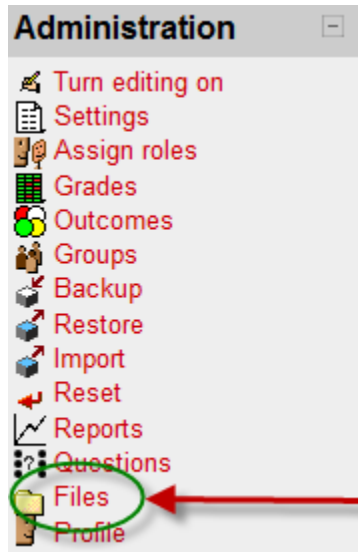

HOW TO FIND FILES AREA IN MOODLE

1. The files area is located on the left hand side within your 'Administration' block. This is the area that you will upload files to.

**this is the files area of your class,
think of it as your storage area**