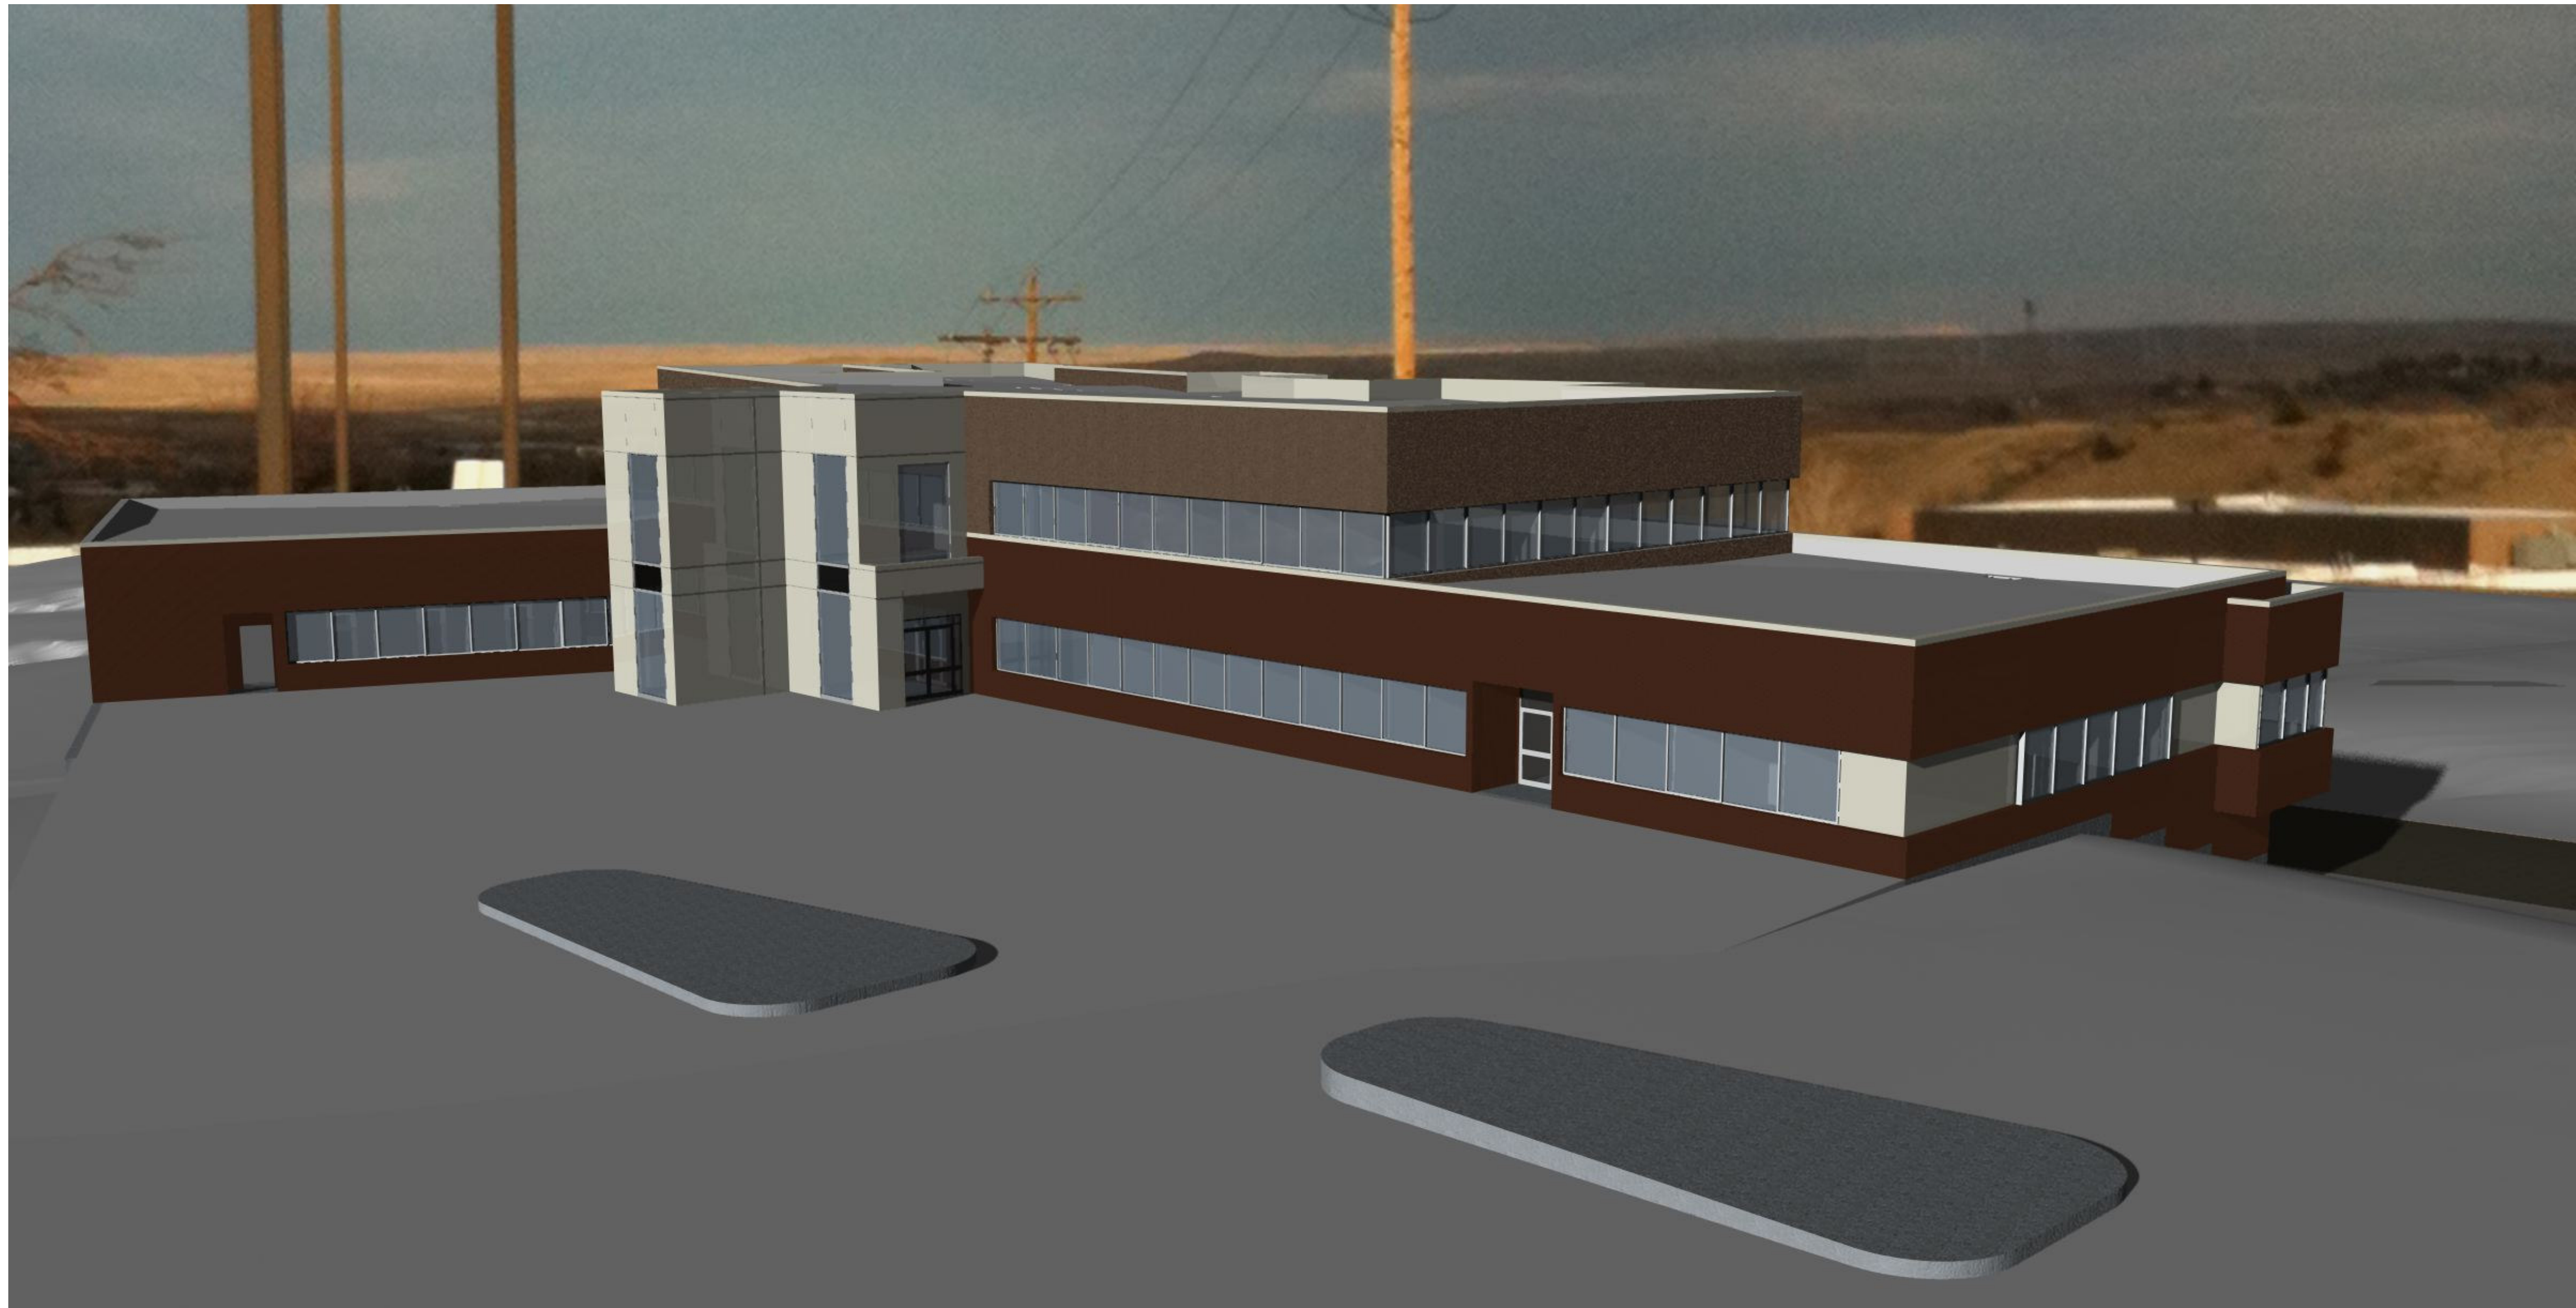

FROM NORTH EAST

CASPER COLLEGE GATEWAY BUILDING  
20 - 21 JANUARY 2010

AMUNDSEN ASSOCIATES

FROM SOUTH EAST

CASPER COLLEGE GATEWAY BUILDING  
20 - 21 JANUARY 2010

AMUNDSEN ASSOCIATES

FROM SOUTH WEST

CASPER COLLEGE GATEWAY BUILDING  
20 - 21 JANUARY 2010

AMUNDSEN ASSOCIATES

FROM WEST

CASPER COLLEGE GATEWAY BUILDING  
20 - 21 JANUARY 2010

AMUNDSEN ASSOCIATES